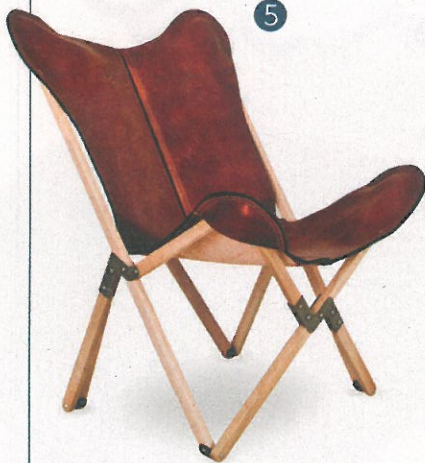

\$300
and
UP

2

4

3

6

No chimney?
No problem.
HearthCabinet's
ventless fireplaces
require no
connections and
can be installed in
under 10 minutes.
Fueled by alcohol
cartridges, which
burn at a lower
temperature than
wood, each fireplace
is customizable and
meets top safety
compliances.